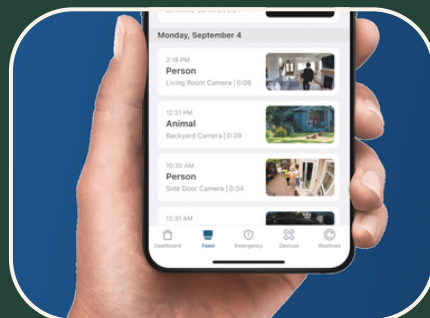

macman™

Cellcom®
Authorized Retailer

www.MacManStore.com